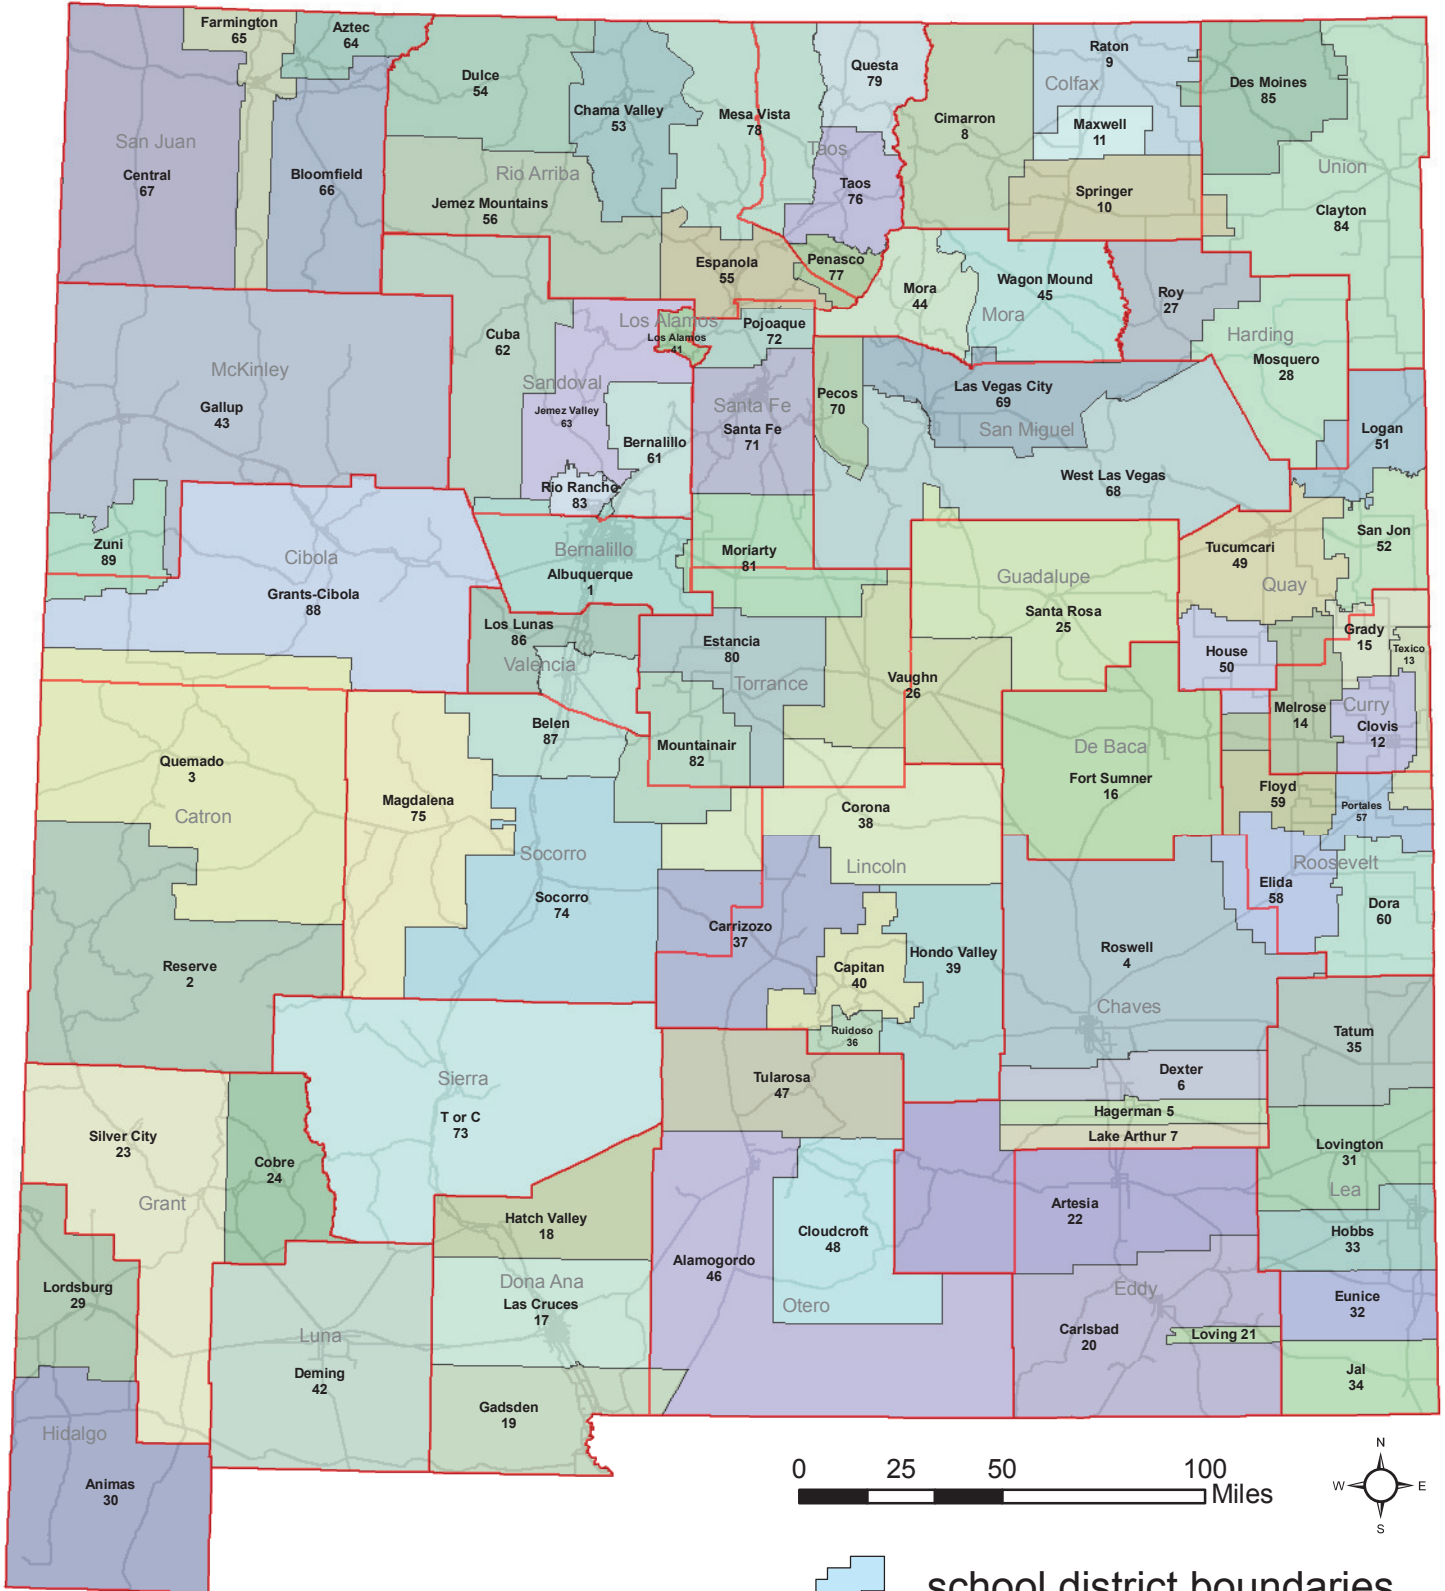

Unified School District Boundaries State of New Mexico

Publication date: January, 2010
 New Mexico Taxation and Revenue Department
 Information Technology Division - 505.827.2318

School district layer developed for the State of New Mexico Public School Facilities Authority by the Earth Data Analysis Center at the University of New Mexico. Public School Facilities Authority (PSFA) at: <http://nmschoolbuildings.org/>
 New Mexico PED directory may be viewed at: <http://www.ped.state.nm.us/resources/personneldirectory/fullDirectoryPackage.pdf#pagemode=bookmarks>